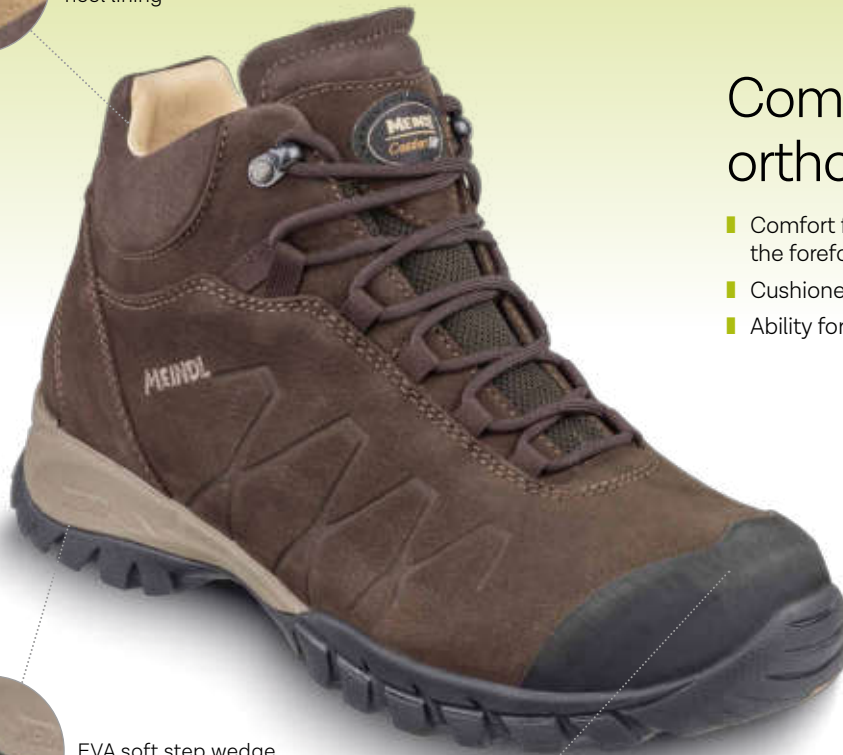

OPERATION MANUAL

PUSH TO CLICK

TURN TO SET TIGHT

PUSH TO OPEN

Seamless blade and heel lining

EVA soft step wedge

Short and stable toecap

Footbed