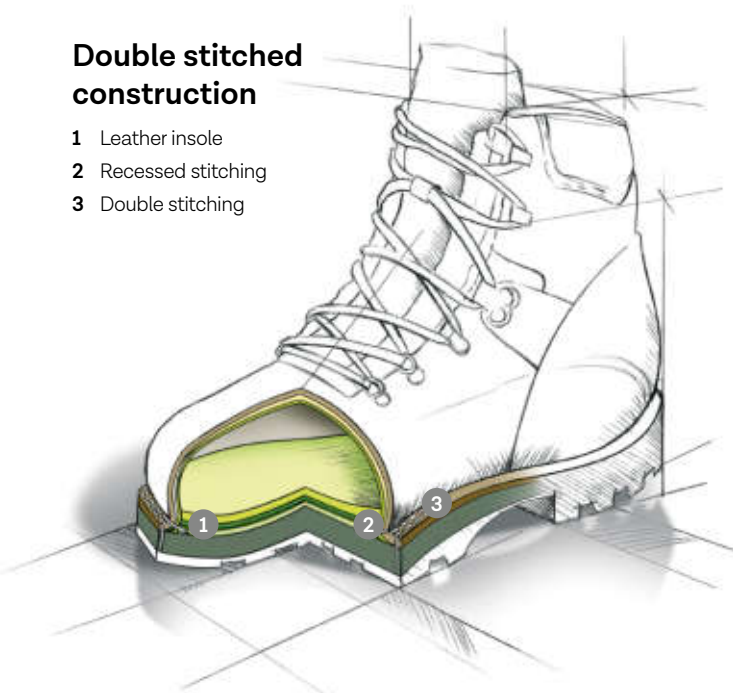

Double stitched construction

1. 1 Leather insole
2. 2 Recessed stitching
3. 3 Double stitching