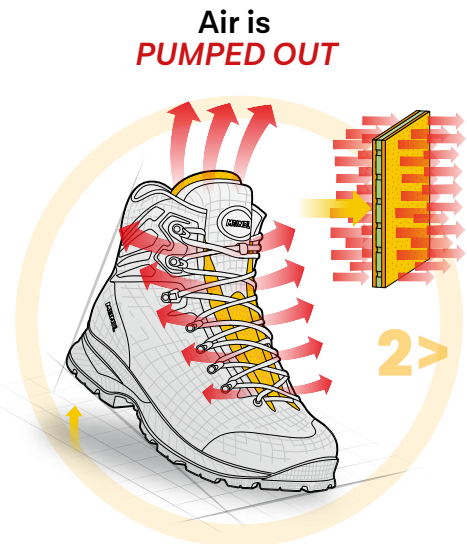

Sole: Meindl Multigrip® 3 by Vibram®, genuine double stitching

Size: 5 - 12

check it out/

Climate control in the boot

- The Air Revolution® tongue is designed with 3D mesh to allow air to pass through. It sits directly on the foot and ensures high airflow
- Lacing to the toe enables adjustment for an individual fit
- The variofix® 3 system wraps around the heel and supports the foot

Air Revolution 1.5 Lady

AIR REVOLUTION® TECHNOLOGY

The tongue next to the foot is a combination of 3D mesh and a permanently cushioning, reticulated and perforated foam. The Air Revolution® tongue extends beyond the top of the boot and allows air circulation. It is attached at specific points at the front of the boot to enhance air circulation.