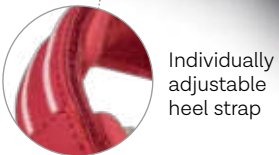

Best comfort for your feet

- Removable Comfort fit® footbed
- Very airy sandal with toe protection
- Very good adjustment due to integrated stretch elements

Bari Lady

Individually adjustable heel strap

Speed lacing with stopper