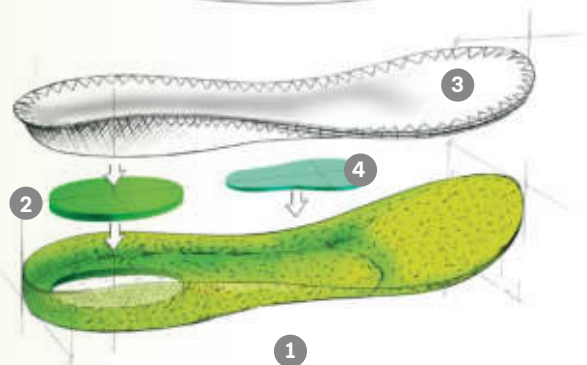

Comfort fit® cork insole

- (1) Cork insole with (2) Poron® shock absorber,
- (3) Cambrelle and fleece covering.
- (4) Plus integrated pad.