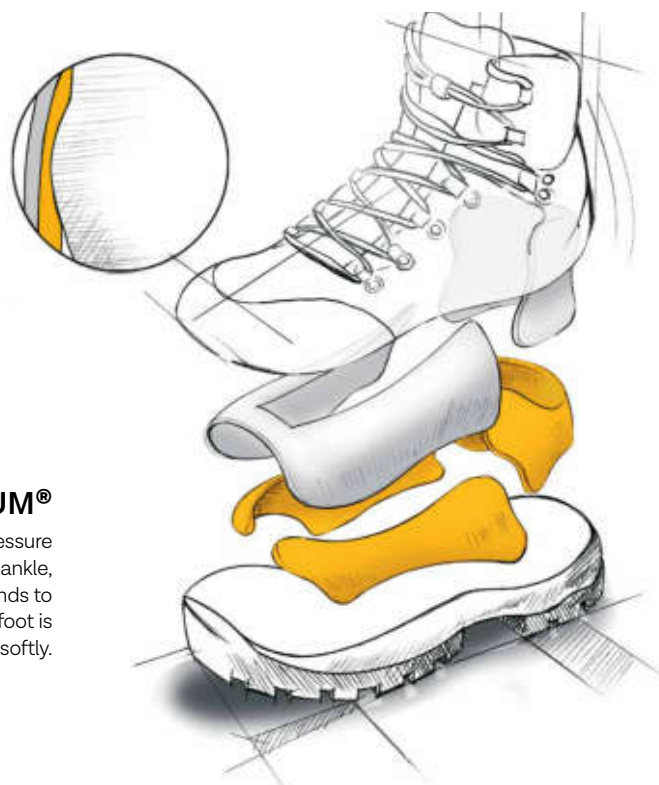

Soft step sole

Hydrophobic microfibre with high water vapour permeability

Soft cushioning wedge with rochre to aide walking

Vakuum Urban

MFS VAKUUM®

Adapts exactly and without pressure to any shape of foot in the ankle, cuff and tongue areas. Extends to the ball of the foot. The foot is enclosed snugly yet softly.