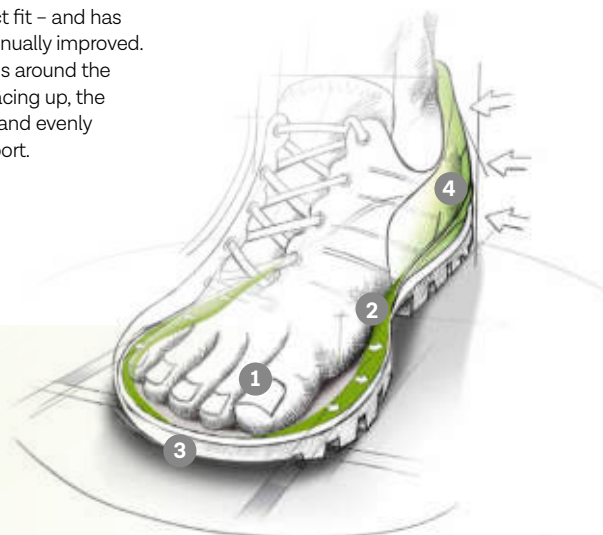

One piece upper

Soft leather lining

Appia

Hand applied rubber rand

variofix® 3 System

The variofix® lacing system provides a perfect fit – and has proven itself over many years and been continually improved. In the heel area, the variofix® system that runs around the heel provides good heel positioning. When lacing up, the free-running “Speedwire” is pulled in closely and evenly around the heel. This guarantees better support.

Comfort fit® concept

In comparison to a trekking last, our Comfort fit® last has more space at the front of the foot with a firm grip on the heel. You stand on a wider base. The more defined contour enables easier rollover when walking.