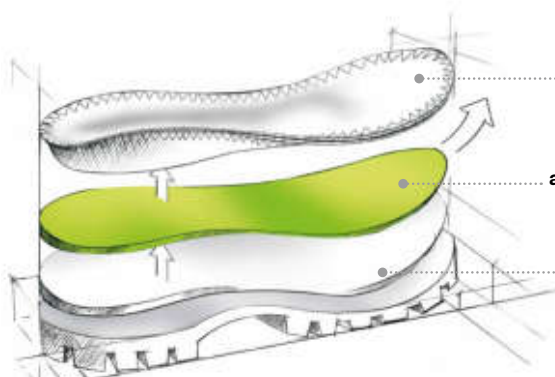

Size: 6-12

DIALED IN. PRECISION FIT.

BOA® FIT SYSTEM

This system consists of three parts: an easy to use closure system, light and extremely strong laces and a friction free lacing system. Each element improves the fit and they are lightweight, robust and weather resistant.

OPERATION MANUAL

PUSH TO CLICK

TURN TO SET TIGHT

PUSH TO OPEN

Seamless blade and heel lining

EVA soft step wedge

Short and stable toecap

Footbed