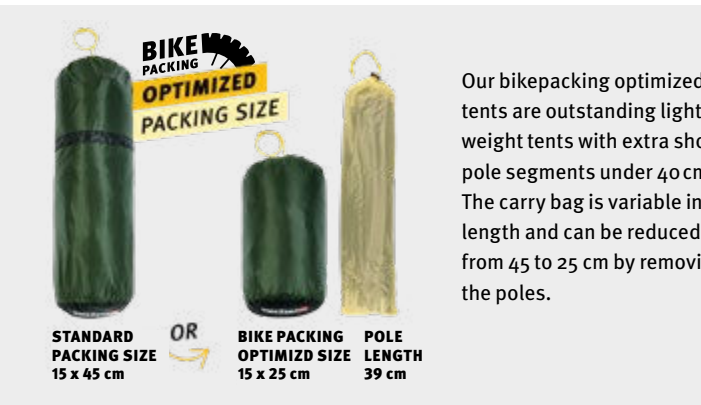

Our bikepacking optimized tents are outstanding light weight tents with extra short pole segments under 40 cm. The carry bag is variable in length and can be reduced from 45 to 25 cm by removing the poles.